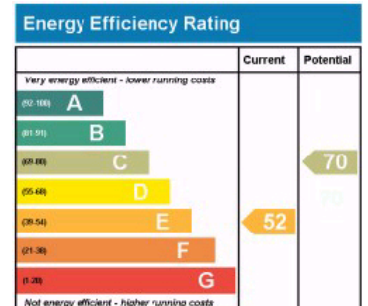

Green energy checks

The energy efficiency of 1,024 properties owned by Tor Homes, has been assessed by a team of Domestic Energy Assessors over the past two months.

The specially trained, independent assessors have been looking at the energy efficiency of homes thanks to a grant received from the Housing Corporation and the Department of Communities and Local Government.

Tor Homes, is one of 82 housing associations in the UK to successfully bid for funds to take part in a national pilot scheme to undertake Energy Performance Certificates (EPCs) on its properties.

Tor Homes secured a grant of £44,166 and matched it with another £44,166 of Company money.

The certificates, like the signs on fridges, will provide A-G ratings on the energy efficiency of a home, plus advice on how to improve this energy efficiency.

EPCs are a central plank of the government's climate changing strategy and are aimed at driving down carbon emissions from homes and reducing householders' bills.

We have already done a lot of work on improving our homes and the assessments found that on the whole, our housing stock had a good energy efficiency rating.

The report tells the housing company about energy usage and how much carbon dioxide the property produces each year. It recommends ways of improving the homes, so that these can be built into maintenance plans.